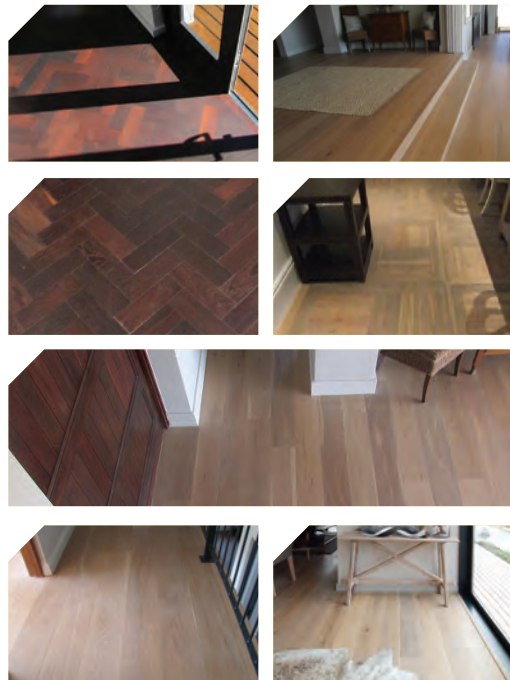

Flooring Options Include:

- Engineered Timber Floors
- Solids
- Parquet - Reclaimed & Custom Design