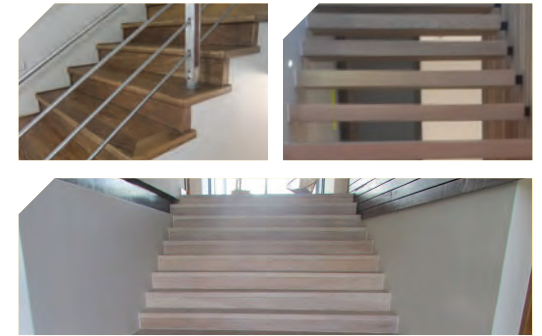

Flooring Options Include:

- Engineered Timber Floors
- Solids
- Parquet - Reclaimed & Custom Design